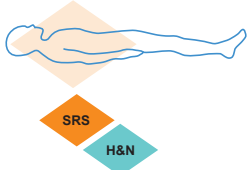

FREEDOMX™

THE FREEDOMX™ DUO™ SRS IMMOBILIZATION SYSTEM

The
DUO™ Mask
Immobilization System.
Ease and accuracy
with you in mind.

FitAdjust™ is a quick and easy way to adjust the fit for maximum comfort.

It's the details that matter

CDR System's new FreedomX™ DUO™ SRS immobilization system with FitAdjust™ for instant mask comfort and tightness adjustability, SRS has never been so easy. The FreedomX™ DUO™ SRS System is compatible with most immobilization platforms making upgrading your immobilization as simple as click and go!