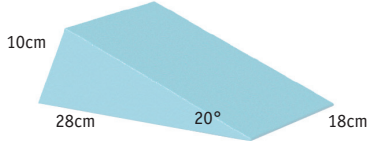

20 Degree Foam Positioner Wedge

- **Z-10104** Removable cover – Soft
- **Z-10104-A** Sealed Coated – Soft
- **Z-10104-PFA** Sealed Coated – Firm