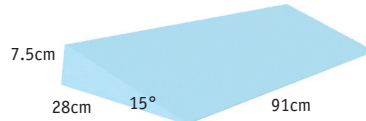

Square Sponge Cushion Medium

- **Z-10405** Removable cover – Soft
- **Z-10405-A** Sealed Coated – Soft
- **Z-10405-PFA** Sealed Coated – Firm