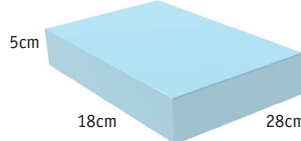

Rectangle Foam Positioner

- **Z-10105** Removable cover – Soft
- **Z-10105-A** Sealed Coated – Soft
- **Z-10105-PFA** Sealed Coated – Firm