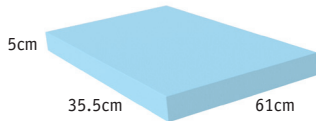

Foam Positioner Chest

- **Z-10402** Removable cover – Soft
- **Z-10402-A** Sealed Coated – Soft
- **Z-10402-PFA** Sealed Coated – Firm