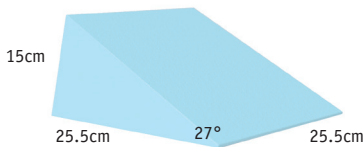

27 Degree Foam Positioner Wedge

- **Z-10203** Removable cover – Soft
- **Z-10203-A** Sealed Coated – Soft
- **Z-10203-PFA** Sealed Coated – Firm