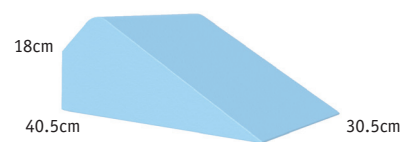

Torso Block Foam Positioner

- **Z-10401** Removable cover – Soft
- **Z-10401-A** Sealed Coated – Soft
- **Z-10401-PFA** Sealed Coated – Firm