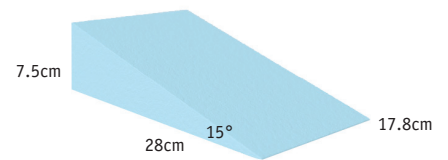

15 Degree Narrow Foam Positioner Wedge

- **Z-10103** Removable cover – Soft
- **Z-10103-A** Sealed Coated – Soft
- **Z-10103-PFA** Sealed Coated – Firm