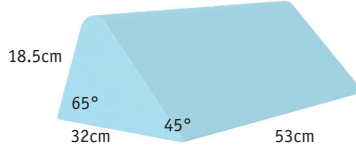

65-45 Degree Foam Positioner Wedge

- **Z-10301** Removable cover – Soft
- **Z-10301-A** Sealed Coated – Soft
- **Z-10301-PFA** Sealed Coated – Firm