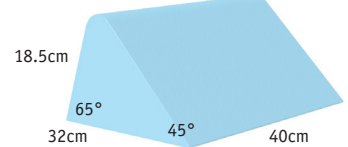

65-45 Degree Narrow Foam Positioner Wedge

- **Z-10302** Removable cover – Soft
- **Z-10302-A** Sealed Coated – Soft
- **Z-10302-PFA** Sealed Coated – Firm